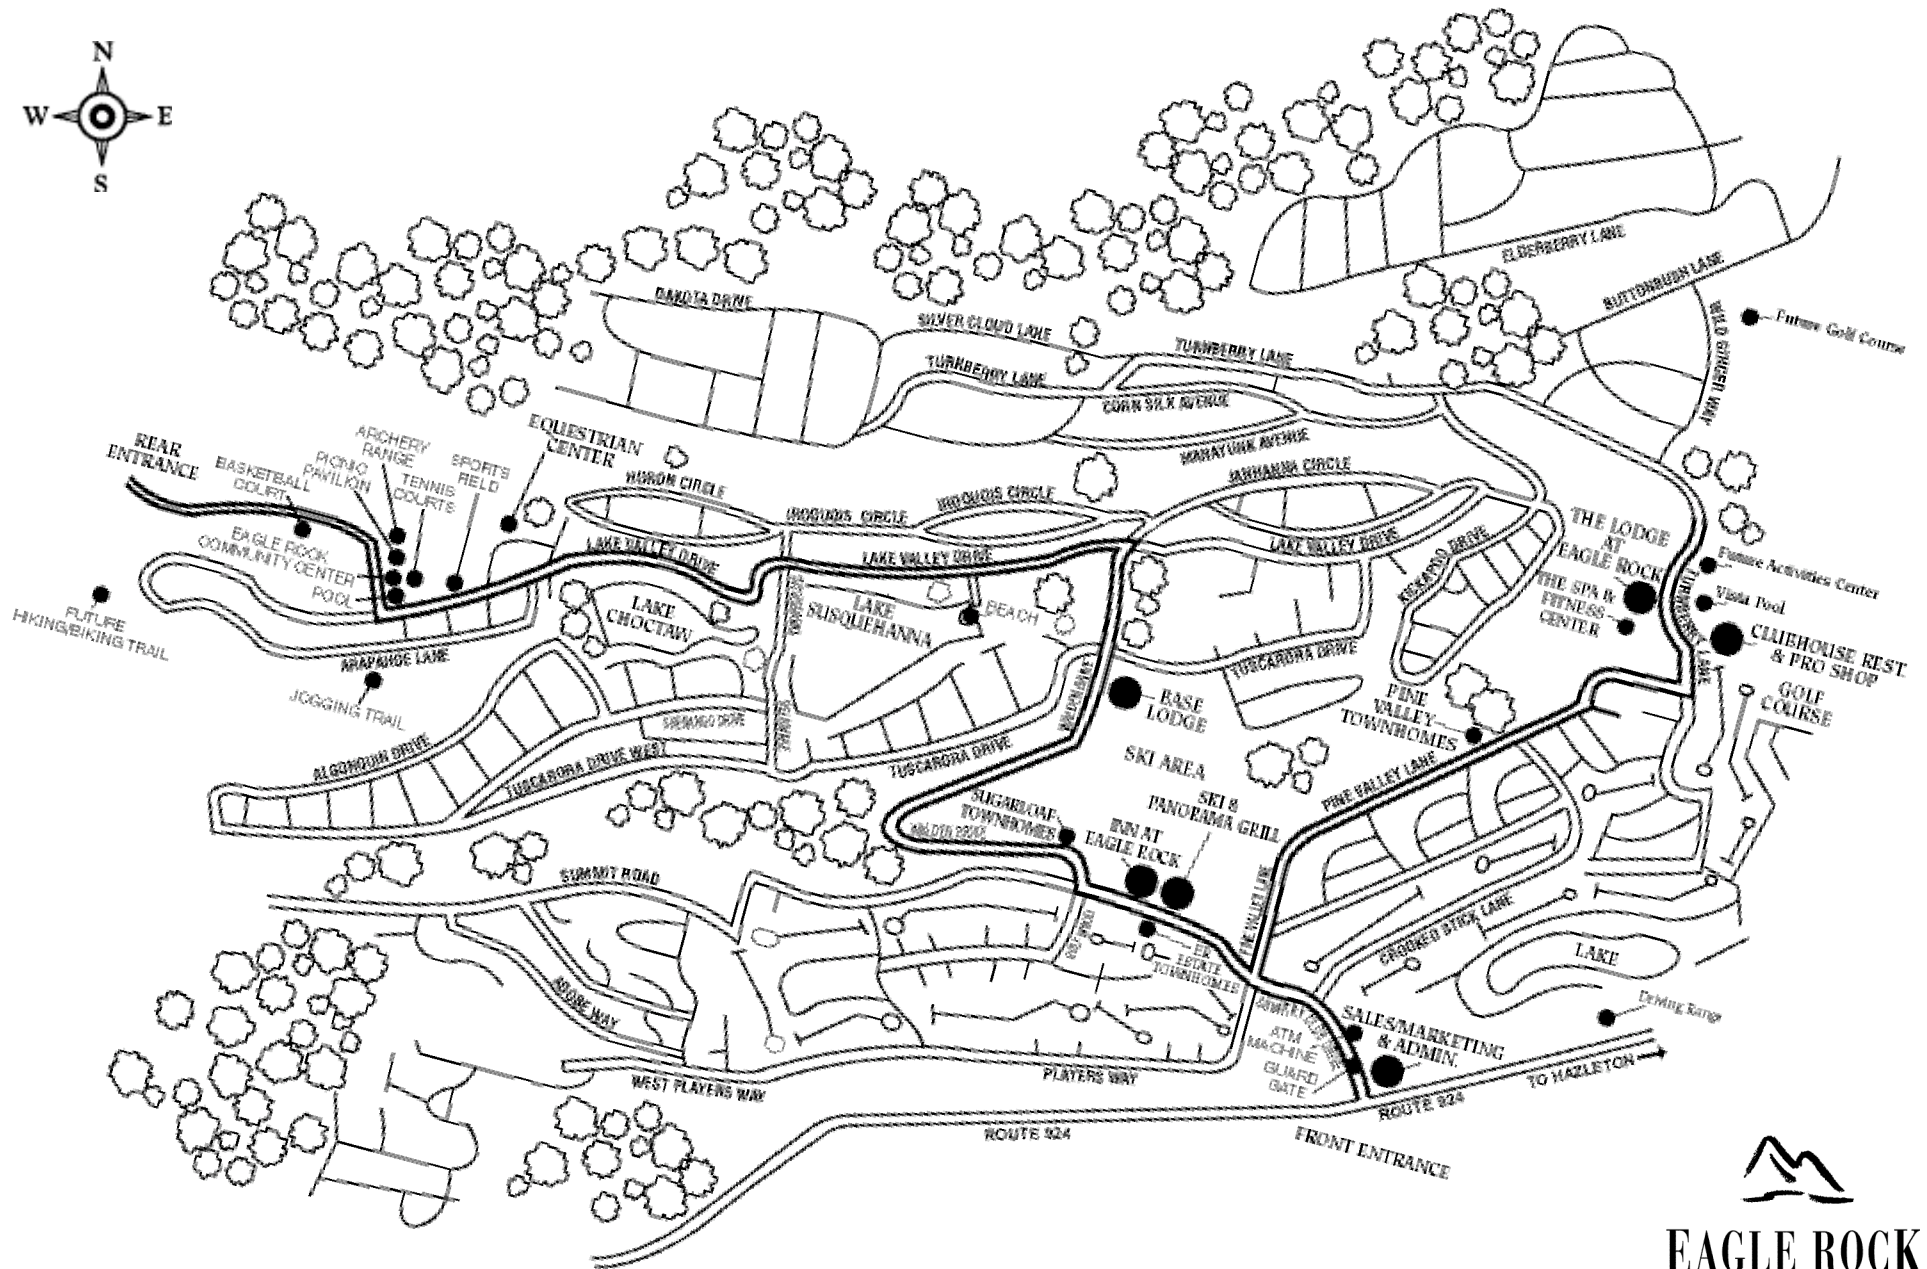

WELCOME TO EAGLE ROCK RESORT IN THE BLUE MOUNTAINS

25 mph Speed Limit is enforced throughout the resort.

EAGLE ROCK
• RESORT •
BLUE MOUNTAINS, PA
www.eaglerockresort.com

THE GREATER HAZLETON AREA