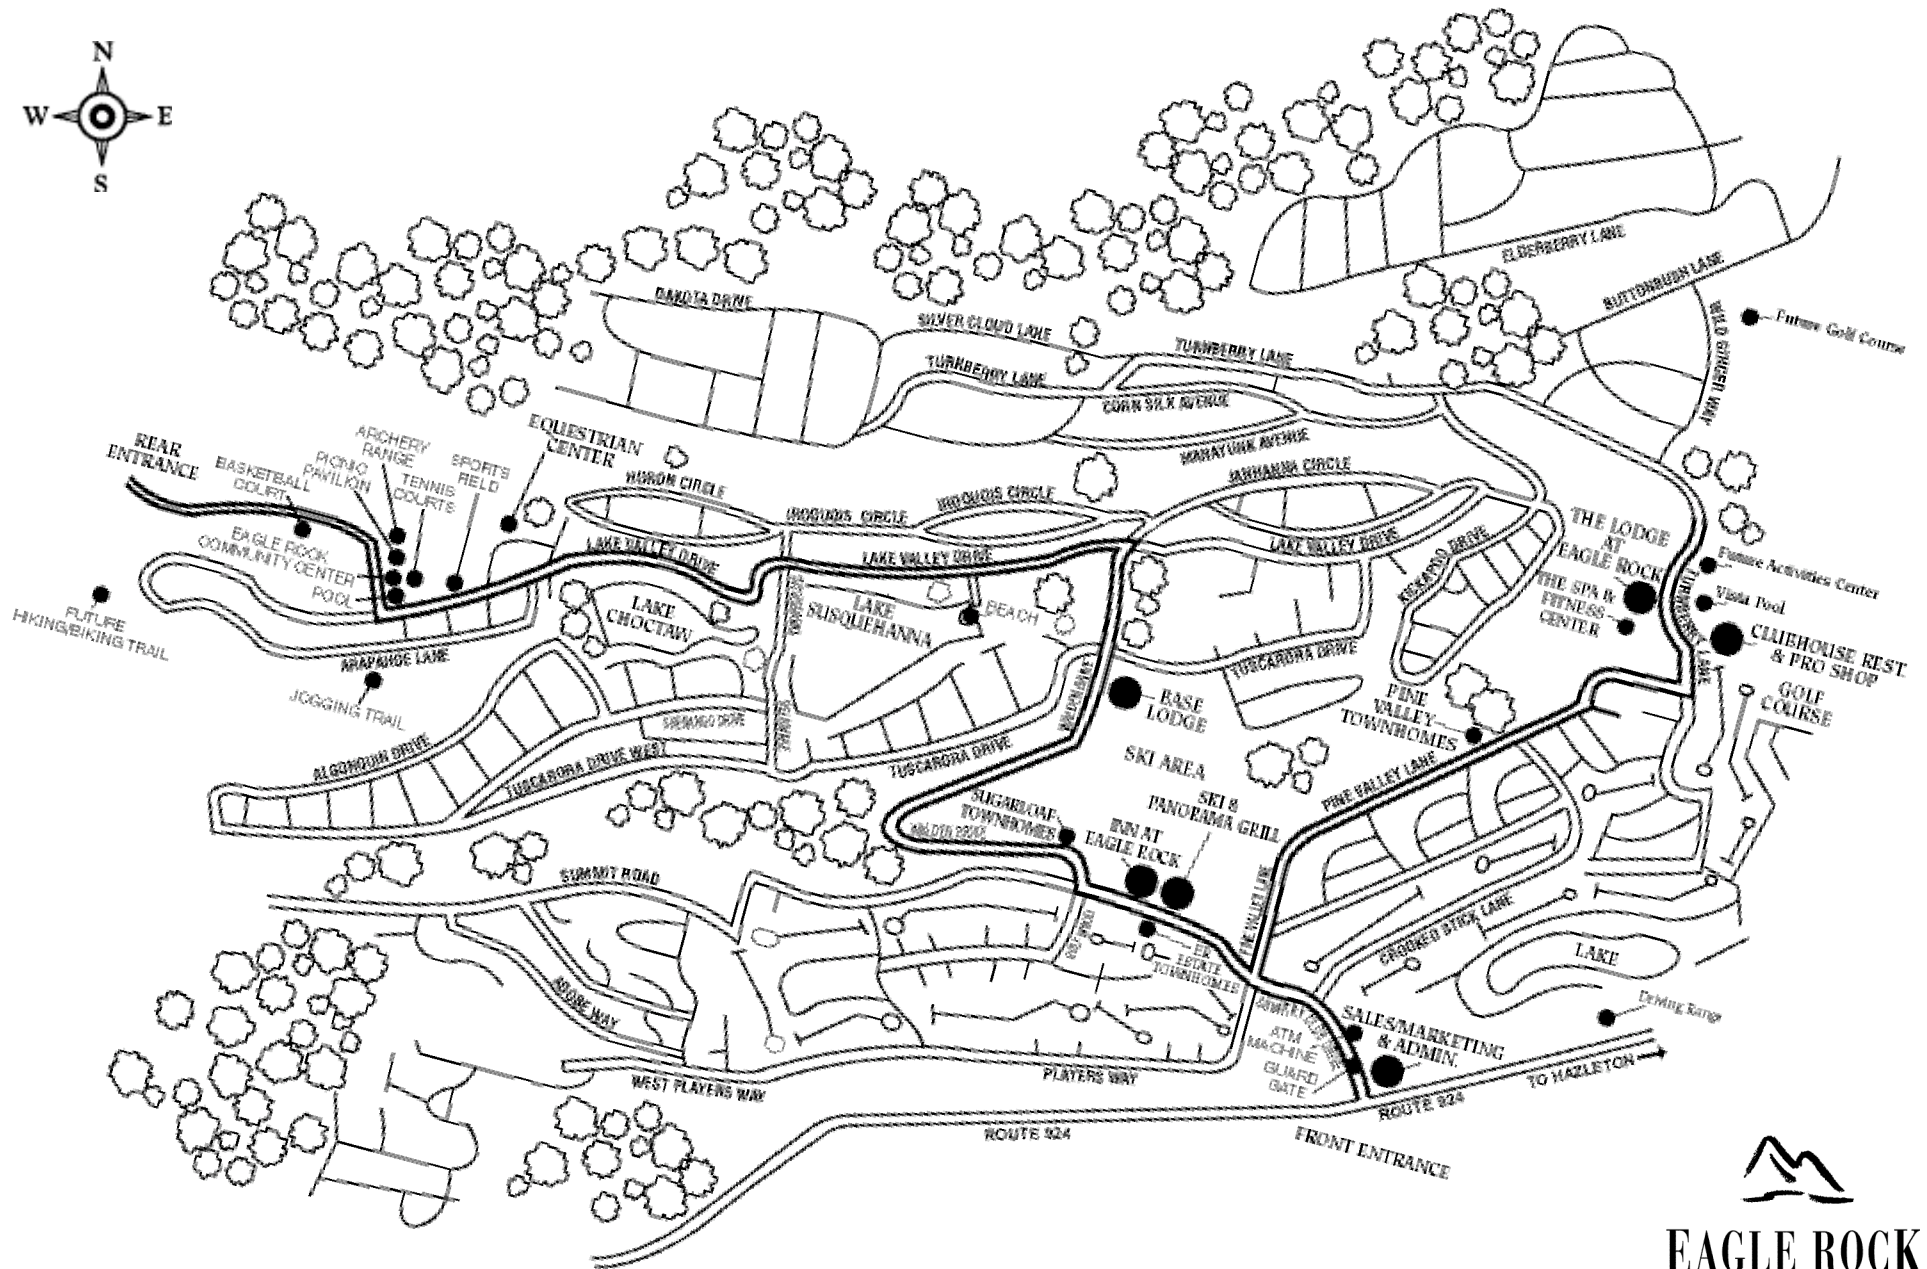

# WELCOME TO EAGLE ROCK RESORT IN THE BLUE MOUNTAINS

25 mph Speed Limit is enforced throughout the resort.

# THE GREATER HAZLETON AREA